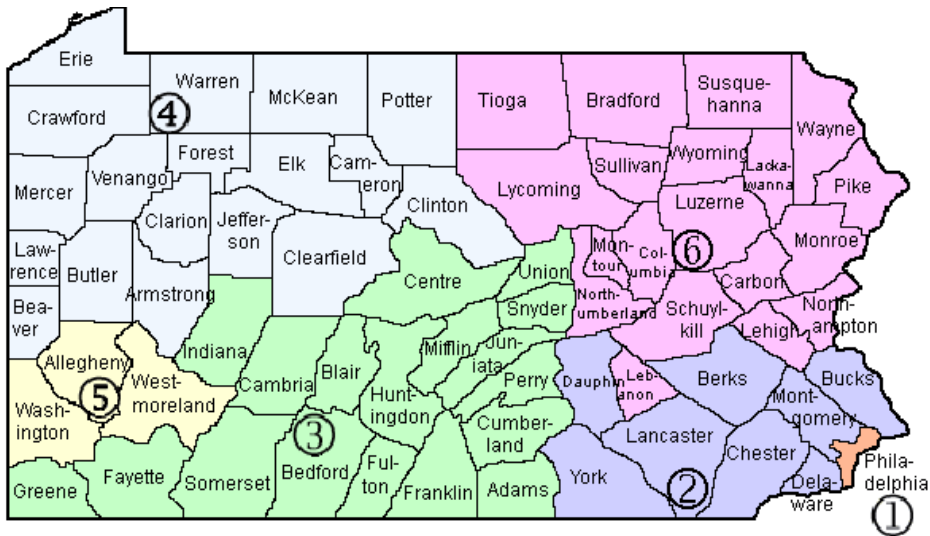

APPENDIX D
Pennsylvania SNAP Service Region Map

Appendix D

PENNSYLVANIA

Map of Pennsylvania with Defined Regions

COUNTIES BY REGION*

Region 1	Region 2	Region 3	Region 4	Region 5	Region 6
Philadelphia	Berks	Adams	Armstrong	Allegheny	Bradford
	Bucks	Bedford	Beaver	Washington	Carbon
	Chester	Blair	Butler	Westmoreland	Columbia
	Dauphin	Cambria	Cameron		Lackawanna
	Delaware	Centre	Clarion		Lebanon
	Lancaster	Cumberland	Clearfield		Lehigh
	Montgomery	Fayette	Clinton		Luzerne
	York	Franklin	Crawford		Lycoming
		Fulton	Erie		Monroe
		Greene	Elk		Montour
		Huntingdon	Forest		Northampton
		Indiana	Jefferson		Northumberland
		Juniata	Lawrence		Pike
		Mifflin	McKean		Schuylkill
		Perry	Mercer		Sullivan
		Somerset	Potter		Susquehanna
		Snyder	Venango		Tioga
		Union	Warren		Wayne
					Wyoming

*Geographic areas covered by an application must be identified on the Application Cover Sheet.